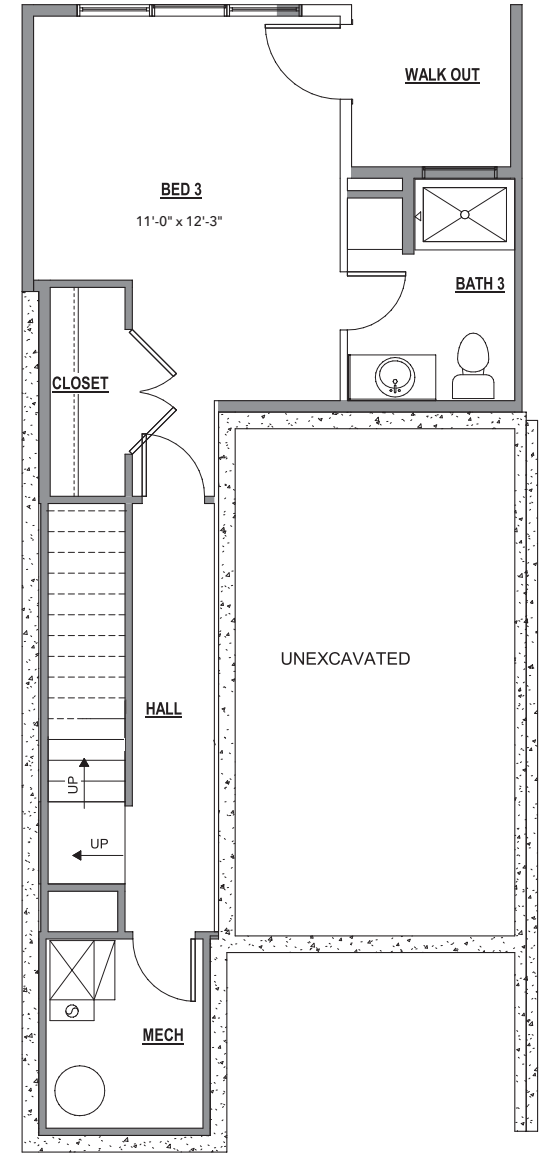

1,776 Square Feet

ElkHorn Downhill Plan B

1,776 Finished Square Feet

Plan B - Main Level

Plan B - Second Level

Plan B - Walk Out Level