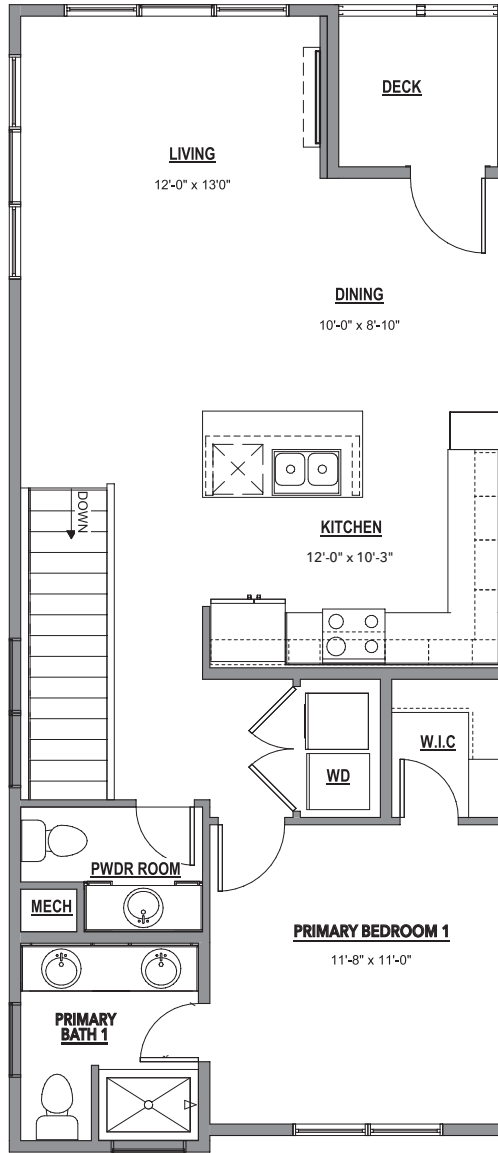

1,776 Square Feet

ElkHorn Downhill Plan B

1,776 Finished Square Feet

Plan B - Main Level

Plan B - Second Level

Plan B - Walk Out Level