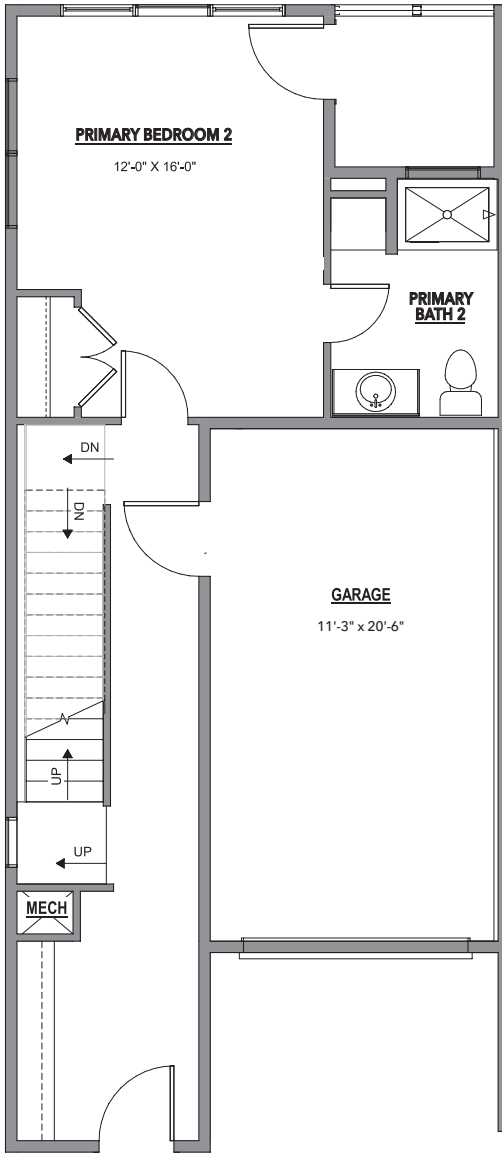

1,776 Square Feet

ElkHorn Downhill Plan B

1,776 Finished Square Feet

Plan B - Main Level

Plan B - Second Level

Plan B - Walk Out Level