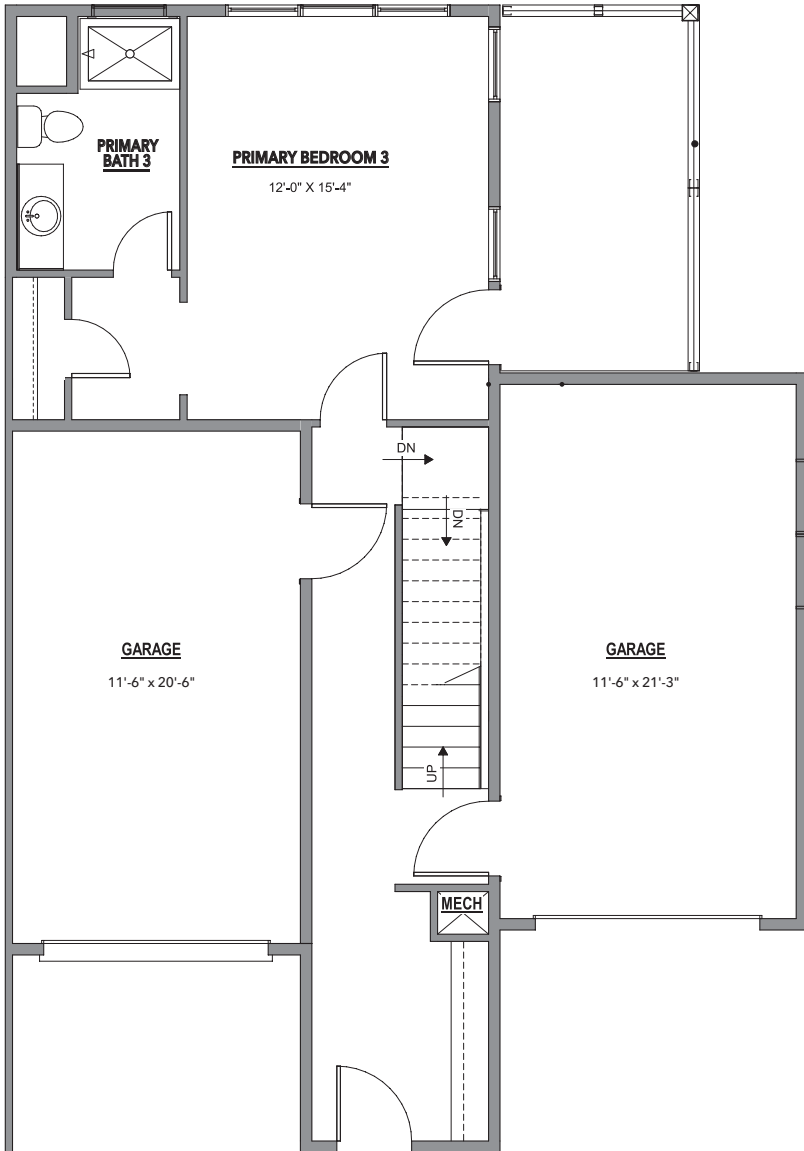

2,335 Square Feet

Plan C - Main Level

Plan C - Second Level

# ElkHorn Downhill Plan C

## 2,335 Square Feet

Plan C - Walk Out Level