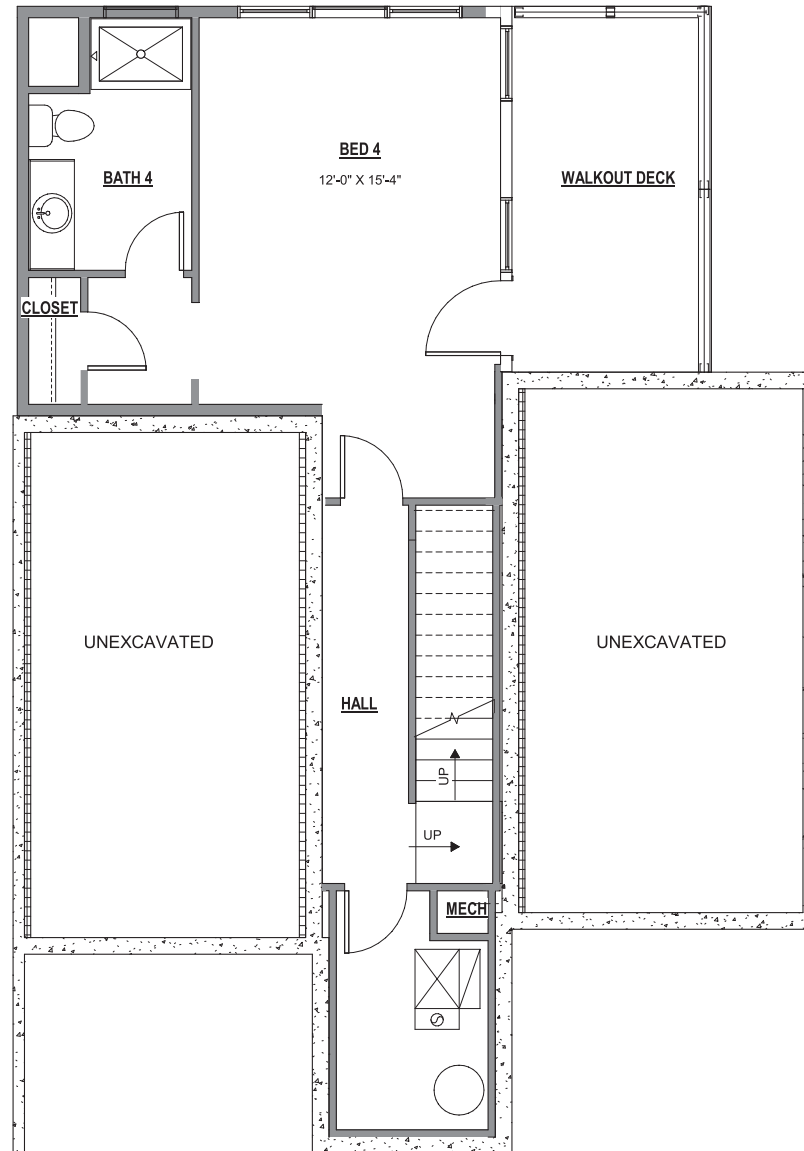

2,335 Square Feet

Plan C - Main Level

Plan C - Second Level

# ElkHorn Downhill Plan C

## 2,335 Square Feet

Plan C - Walk Out Level