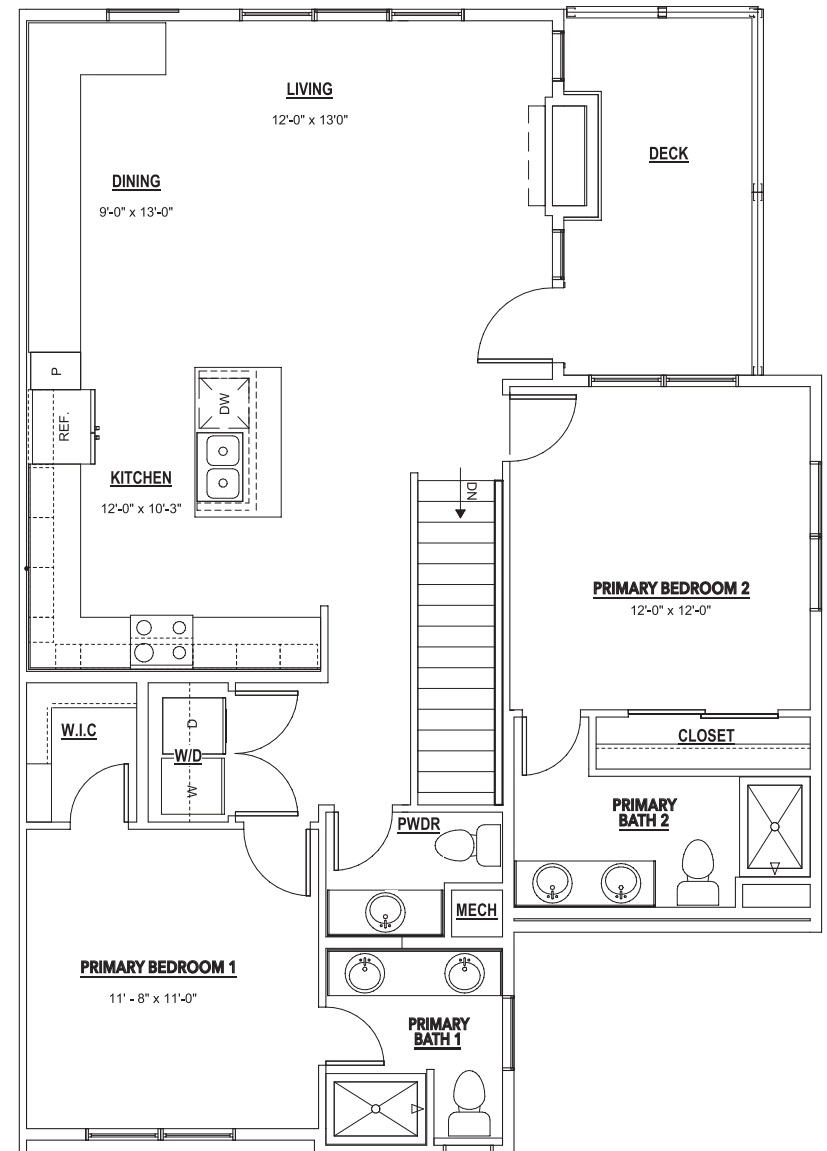

2,335 Square Feet

Plan C - Main Level

Plan C - Second Level

# ElkHorn Downhill Plan C

## 2,335 Square Feet

Plan C - Walk Out Level