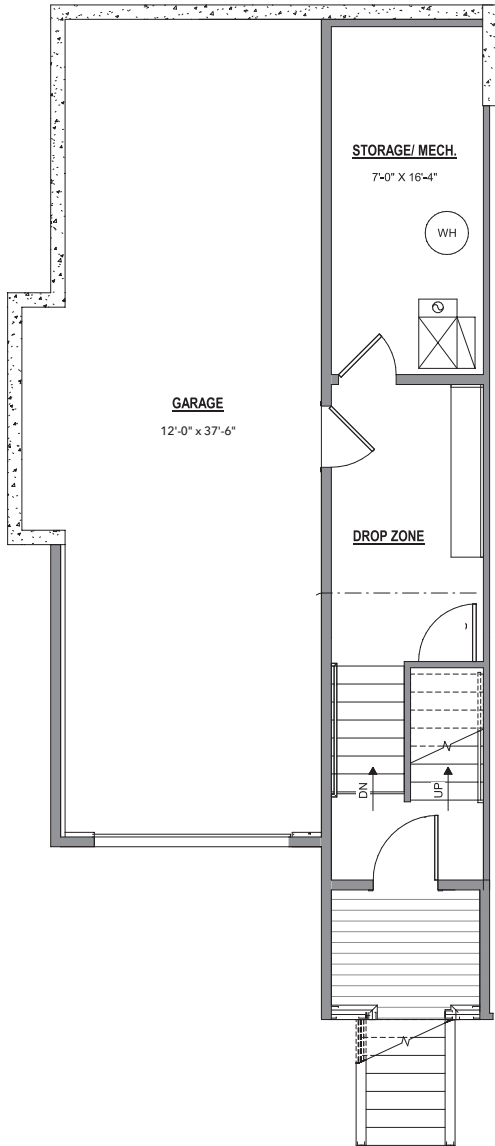

1,927 Square Feet

ElkHorn Uphill Plan B

1,927 Square Feet

Plan B - Main Level

Plan B - Second Level

Plan B - Second Level Patio Option

ElkHorn Uphill Plan B

1,927 Square Feet

Plan B - Third Level