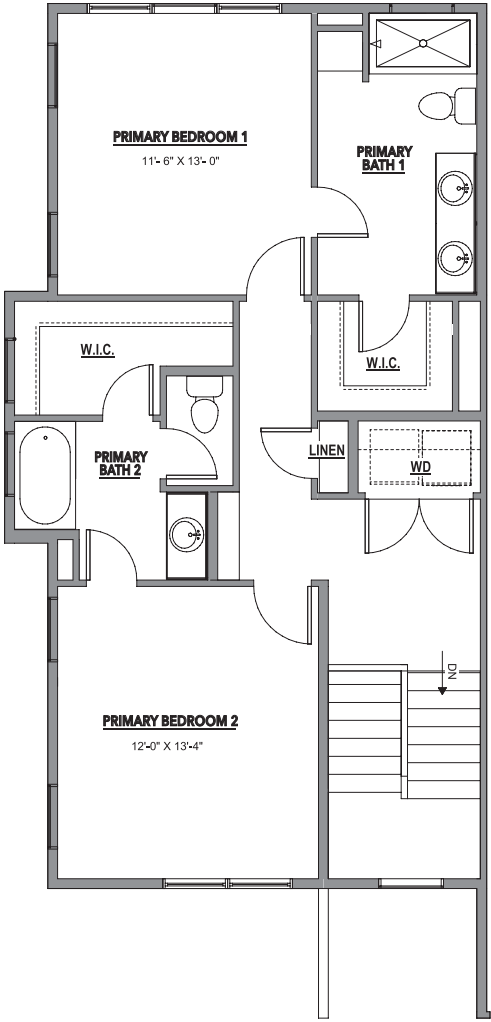

1,927 Square Feet

ElkHorn Uphill Plan B

1,927 Square Feet

Plan B - Main Level

Plan B - Second Level

Plan B - Second Level Patio Option

ElkHorn Uphill Plan B

1,927 Square Feet

Plan B - Third Level