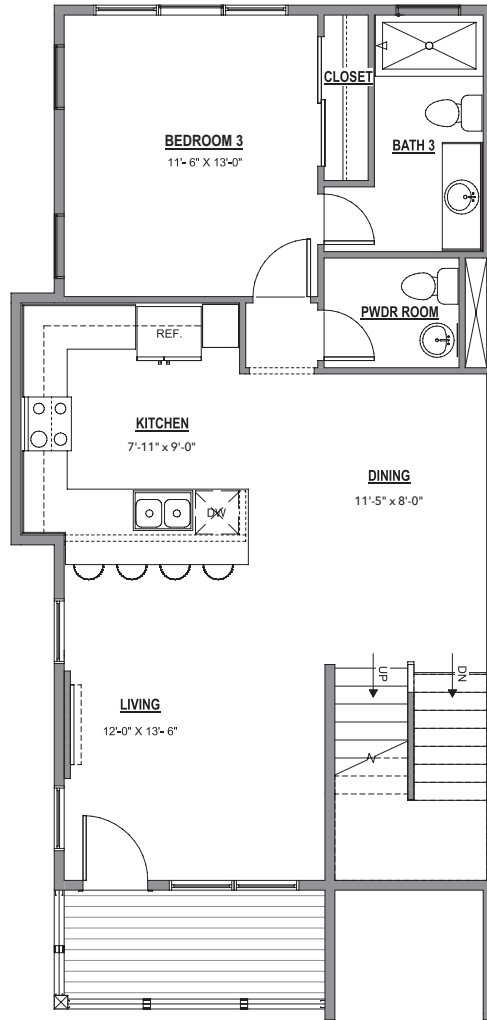

1,927 Square Feet

ElkHorn Uphill Plan B

1,927 Square Feet

Plan B - Main Level

Plan B - Second Level

Plan B - Second Level Patio Option

ElkHorn Uphill Plan B

1,927 Square Feet

Plan B - Third Level