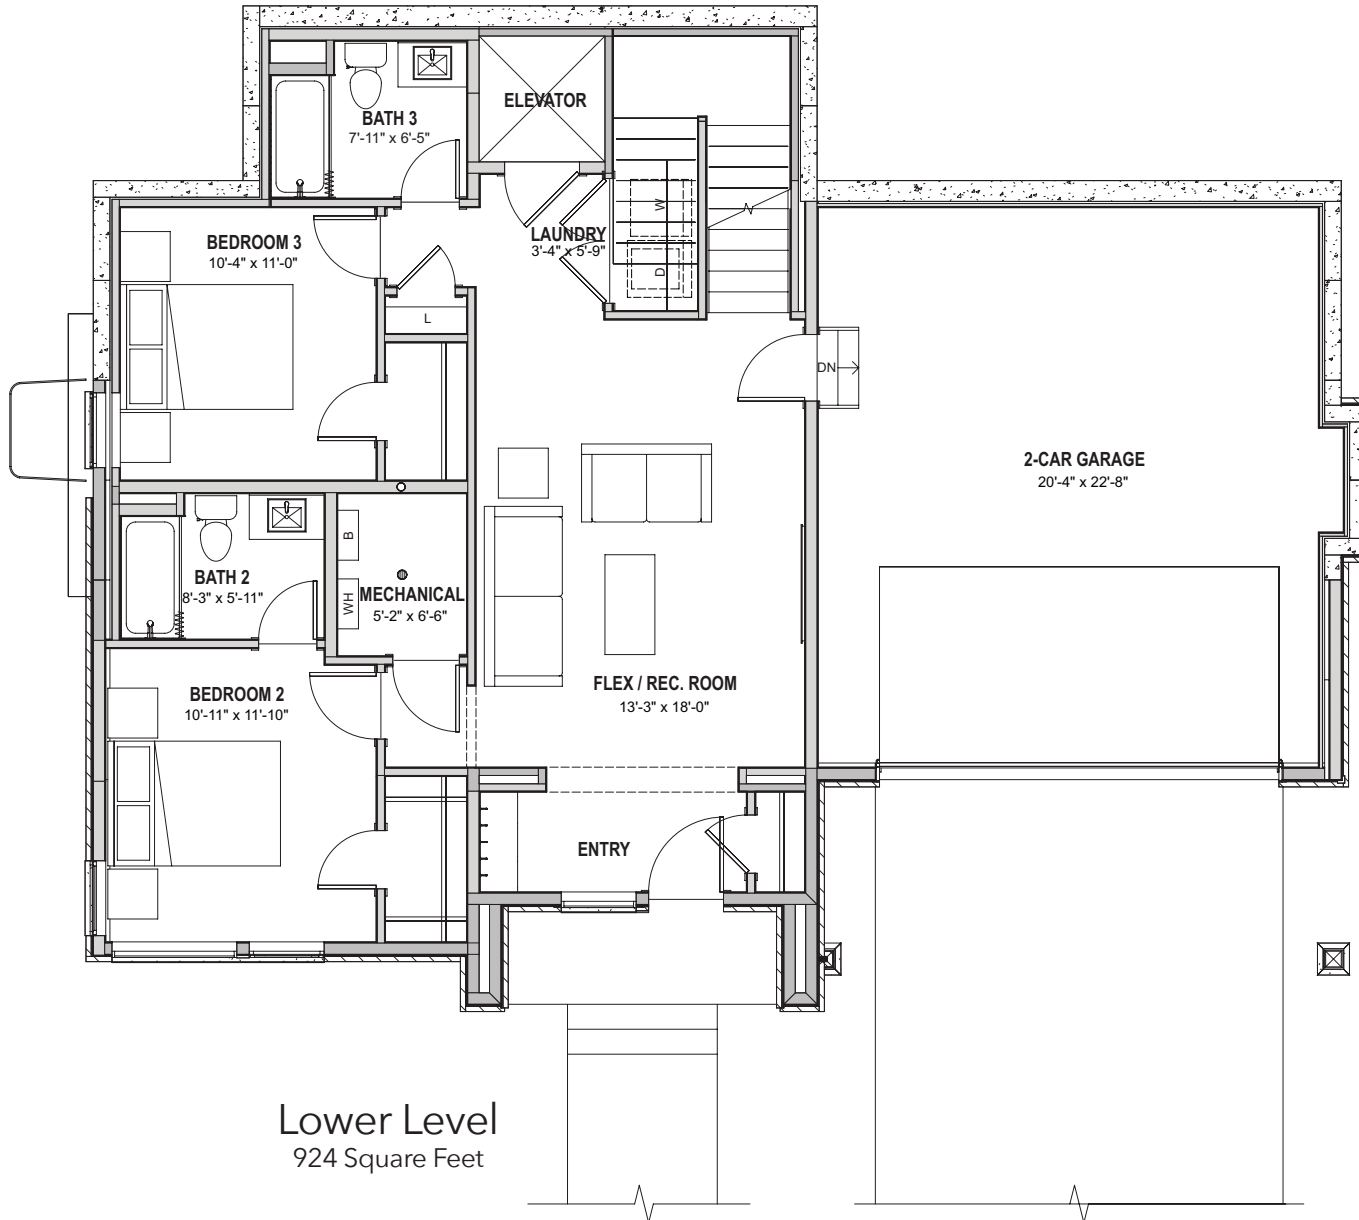

Western Meadowlark

The buoyant, flutelike melody of the Western Meadowlark ringing out across a field can brighten anyone's day. Meadowlarks are often more easily heard than seen, unless you spot a male singing from a fence post. This colorful member of the blackbird family flashes a vibrant yellow breast crossed by a distinctive, black, V-shaped band. Look and listen for these stout ground feeders in grasslands, meadows, pastures, and along river edges throughout the West where flocks strut and feed on seeds and insects.