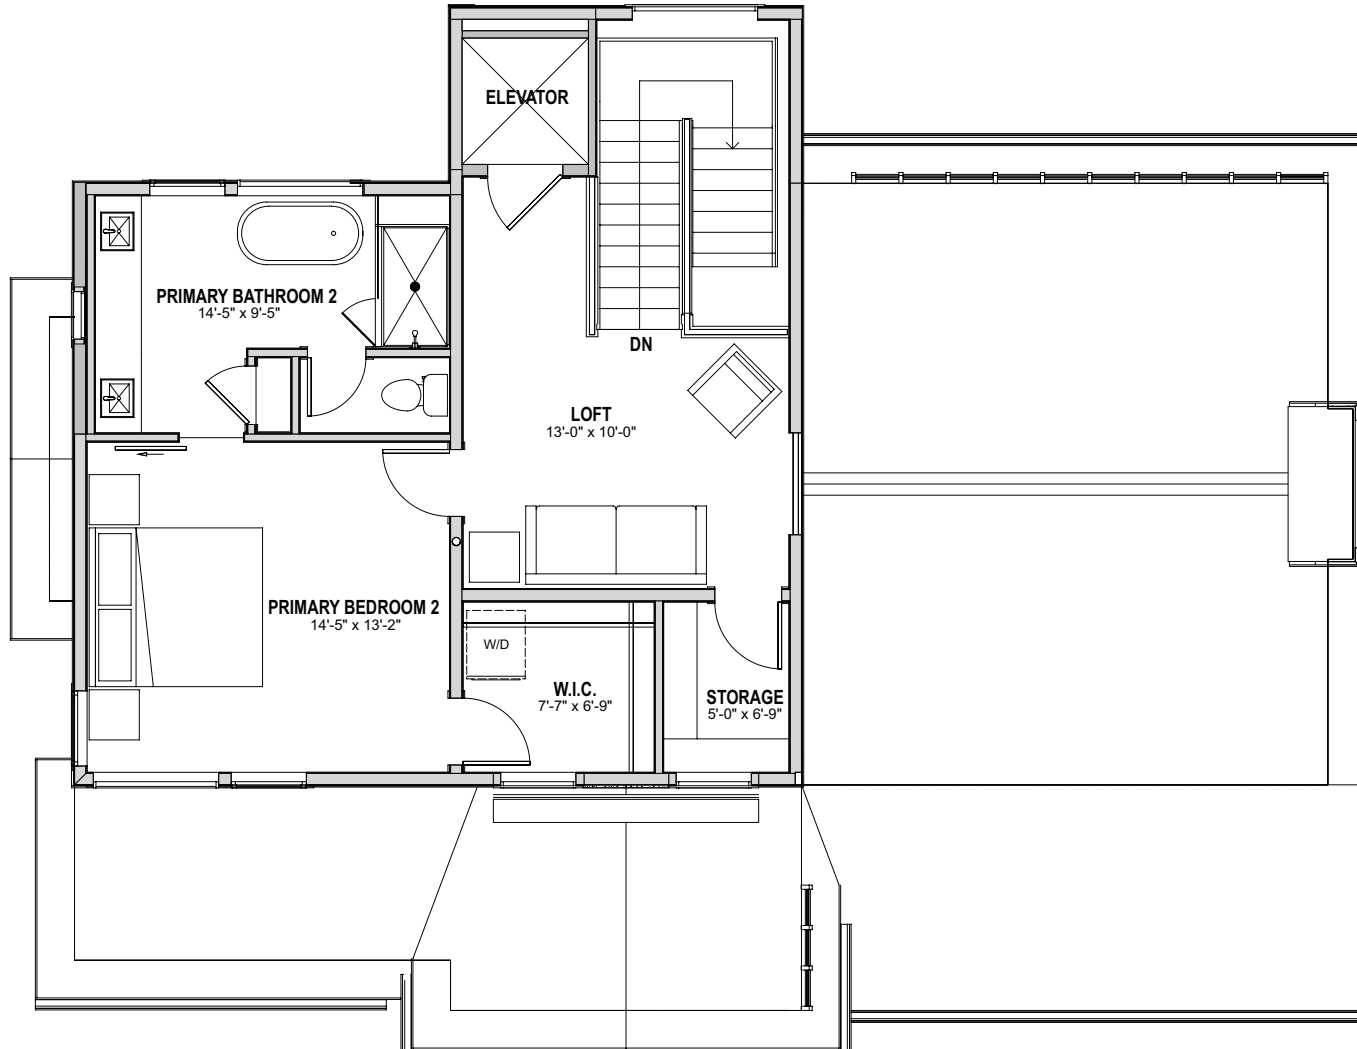

Uphill Style Plan

- 3,057 Square Feet
- Dual Primary Suites; One on Main Level
- 4 Bedrooms + Loft + Flex Space
- 4.5 Baths
- Elevator Included
- Attached 2-Car Garage

Main Level
1,480 Square Feet

Upper Level
653 Square Feet