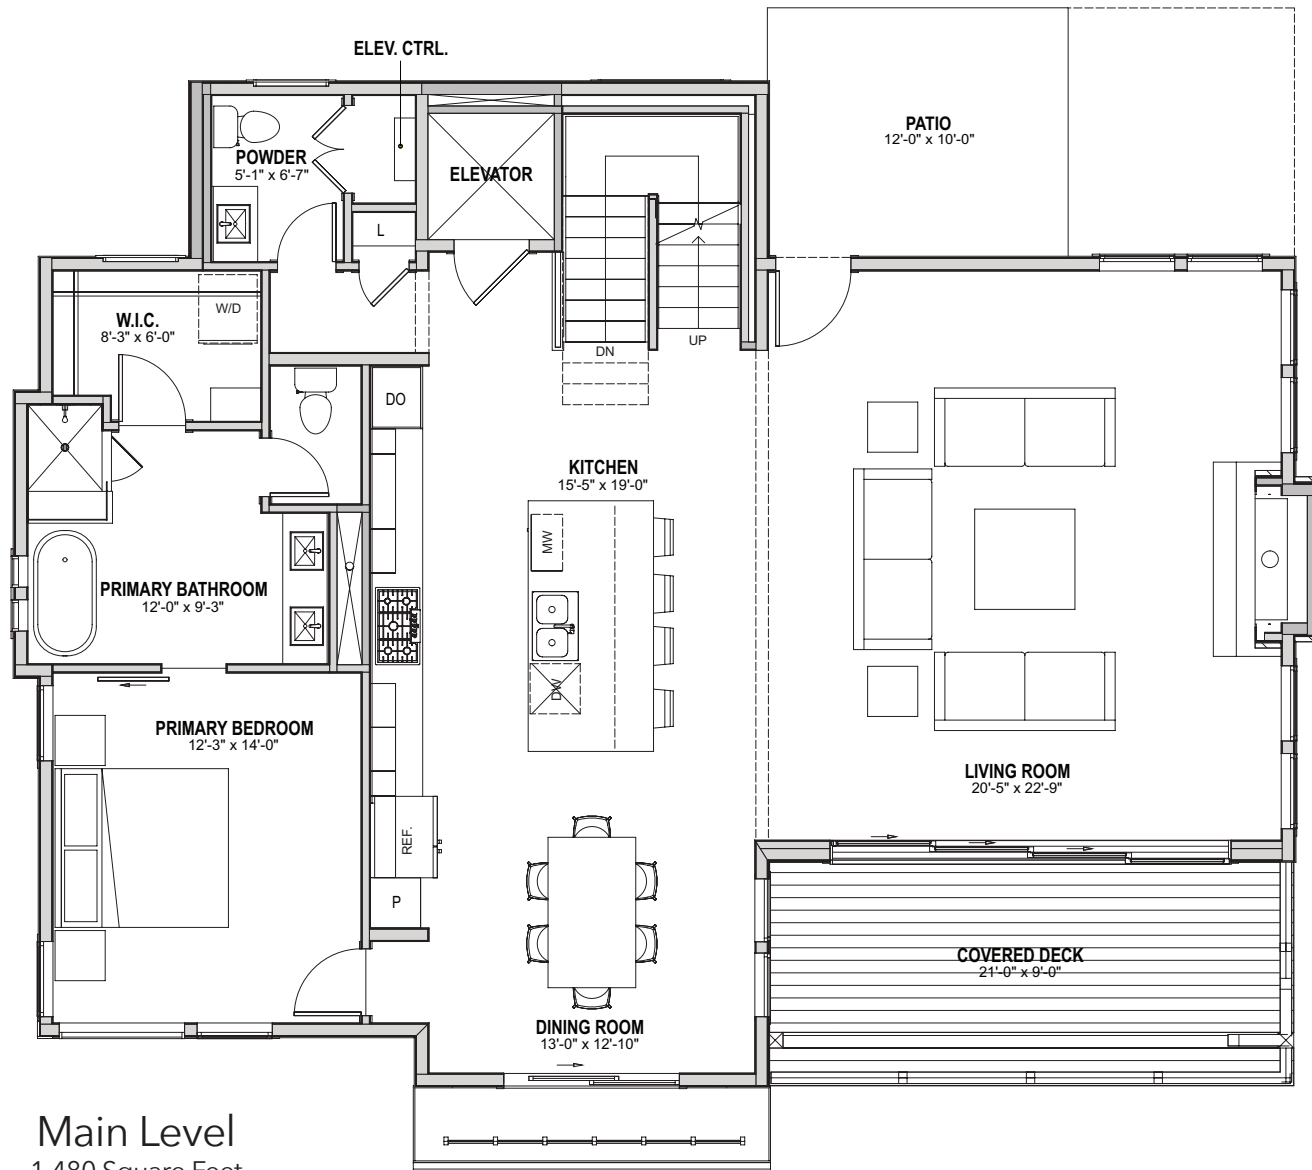

Uphill Style Plan

- 3,057 Square Feet
- Dual Primary Suites; One on Main Level
- 4 Bedrooms + Loft + Flex Space
- 4.5 Baths
- Elevator Included
- Attached 2-Car Garage

Main Level
1,480 Square Feet

Upper Level
653 Square Feet