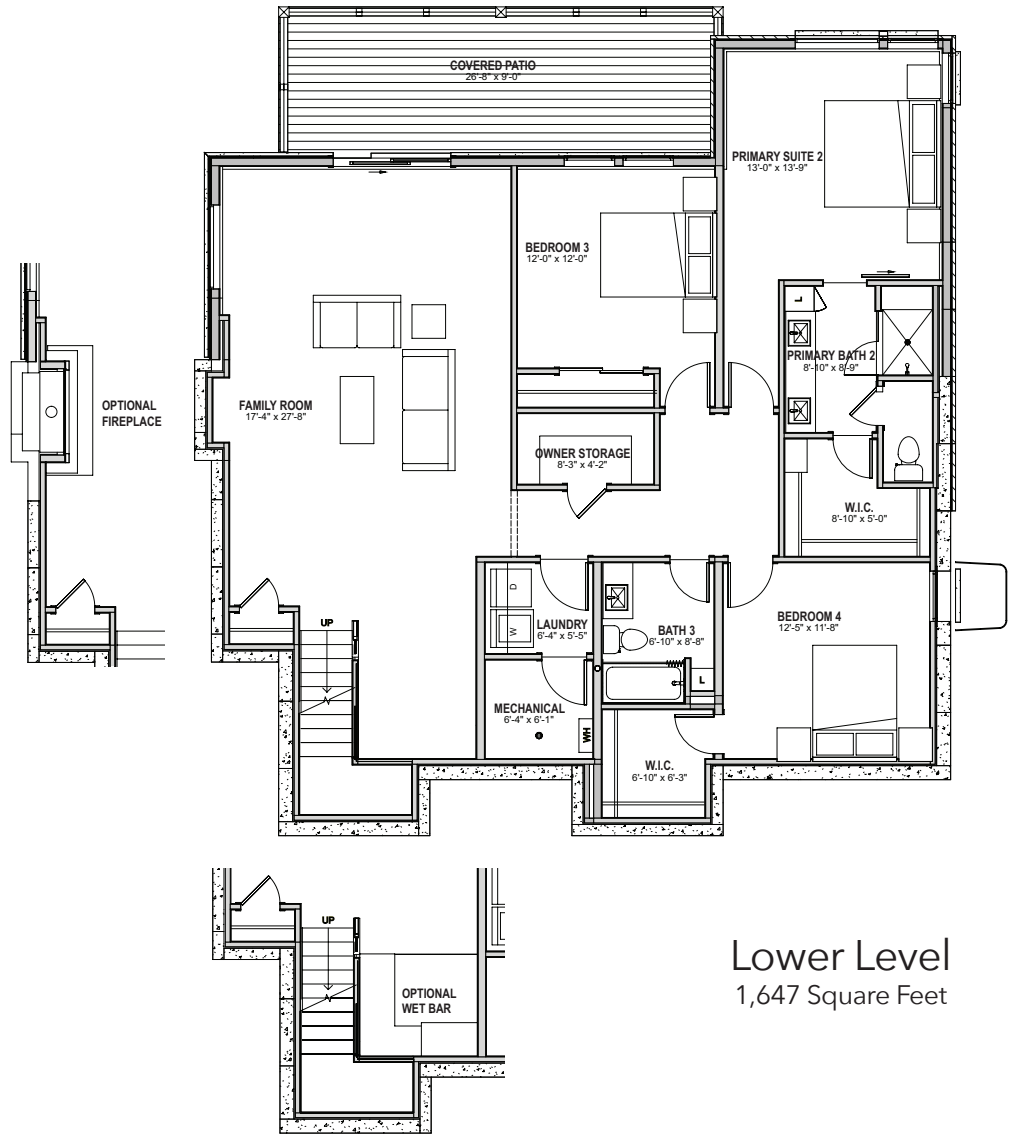

RENDEZVOUS COLORADO

Downhill Style Plan

- 3,361 Square Feet
- Dual Owners Suites, One on Main Level
- 4 Bedrooms; Dual Living Areas
- 3.5 Baths
- Detached 2-Car Garage

Main Level
1,714 Square Feet

Lower Level
1,647 Square Feet

Osprey

Large, mostly white raptor that cruises over lakes, rivers, and coastal waterways in search of fish. Impressively widespread: found on every continent except Antarctica. Mostly white head and underparts; dark brown back. In flight, holds wings with a kink in the wrist (shaped like an "M"). Stick nests are conspicuous on top of channel markers, utility poles and high platforms near water. Often seen plunging feet-first into water from high in the air to grab fish.