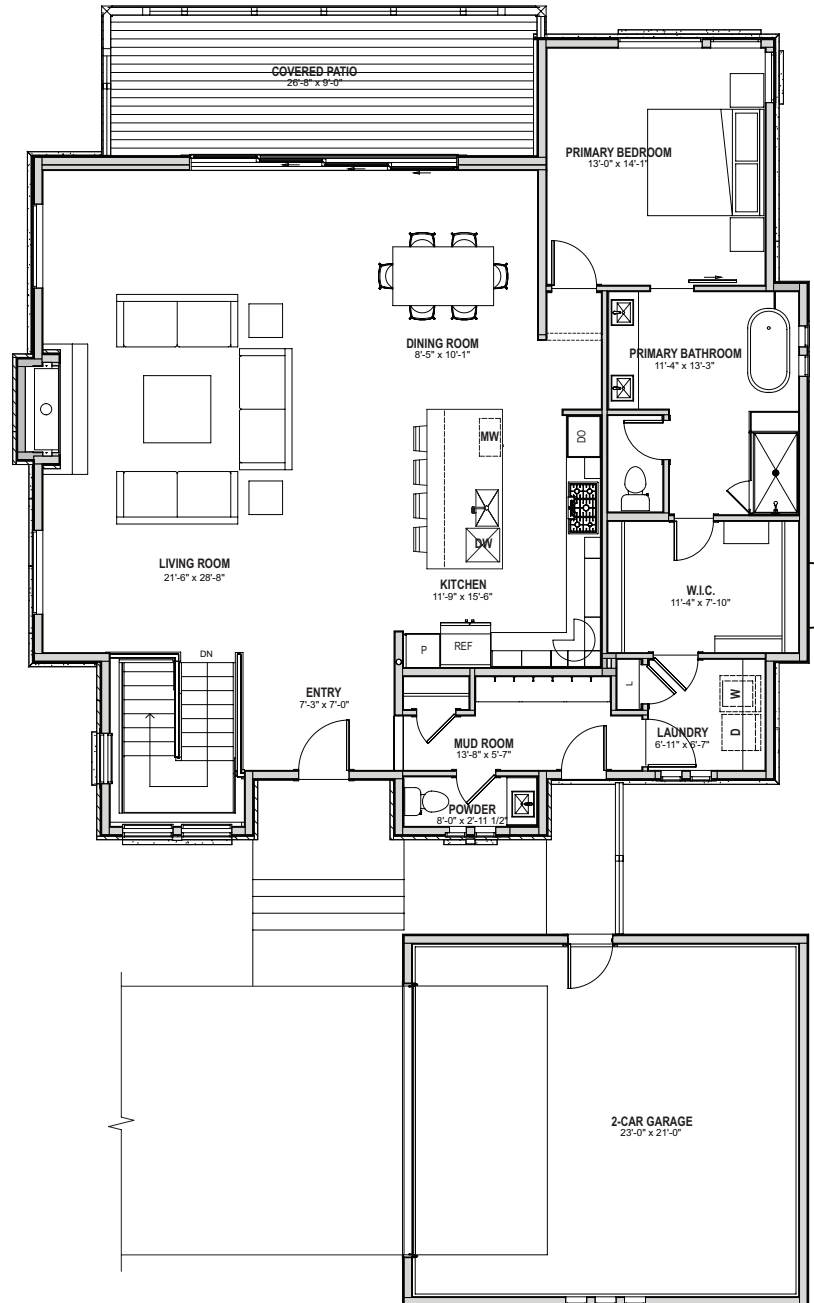

RENDEZVOUS COLORADO

Downhill Style Plan

- 3,361 Square Feet
- Dual Owners Suites, One on Main Level
- 4 Bedrooms; Dual Living Areas
- 3.5 Baths
- Detached 2-Car Garage

Main Level
1,714 Square Feet

Lower Level
1,647 Square Feet

Osprey

Large, mostly white raptor that cruises over lakes, rivers, and coastal waterways in search of fish. Impressively widespread: found on every continent except Antarctica. Mostly white head and underparts; dark brown back. In flight, holds wings with a kink in the wrist (shaped like an "M"). Stick nests are conspicuous on top of channel markers, utility poles and high platforms near water. Often seen plunging feet-first into water from high in the air to grab fish.