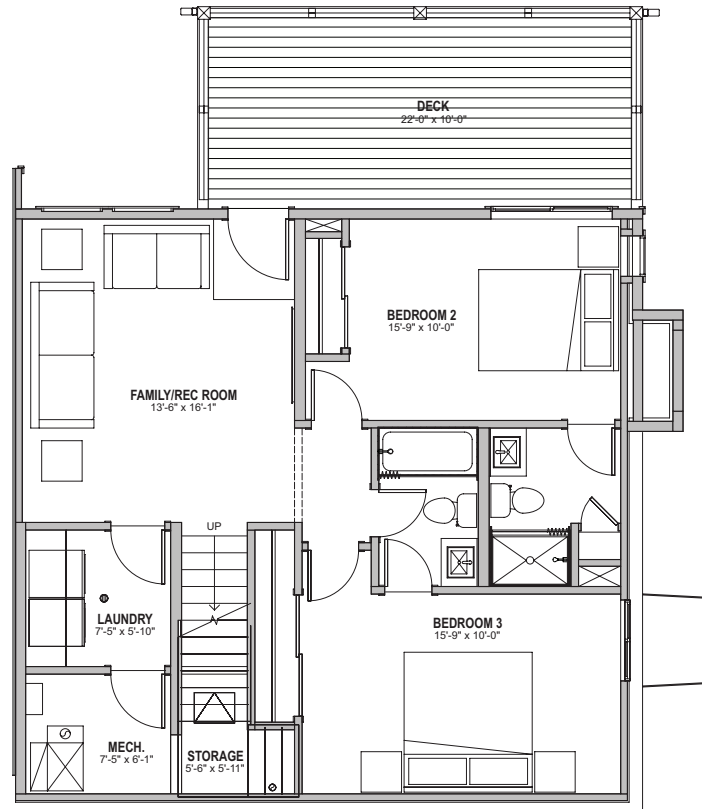

Paired Homes

- 1,761 Finished Square Feet
- 3 Bedrooms, 3.5 Baths
- Main Level Primary Suite
- Both secondary bedrooms are ensuites
- Two large decks; one at Main Level, one at lower level
- Second gathering space at Lower Level

Main Level
942 Square Feet

Lower Level
819 Square Feet

Nutcracker

This relative of jays and crows is pale gray with a whitish face and black wings. Sexes are similar; juveniles are browner than adults. Found almost exclusively in coniferous forests at high elevations; feeds on pine cone seeds and stashes thousands of them in various places to eat later in the winter. Often found in flocks. Sometimes visits feeders. Similar in color to Canada Jay, but especially note bill shape: long, slender, and sharply pointed.