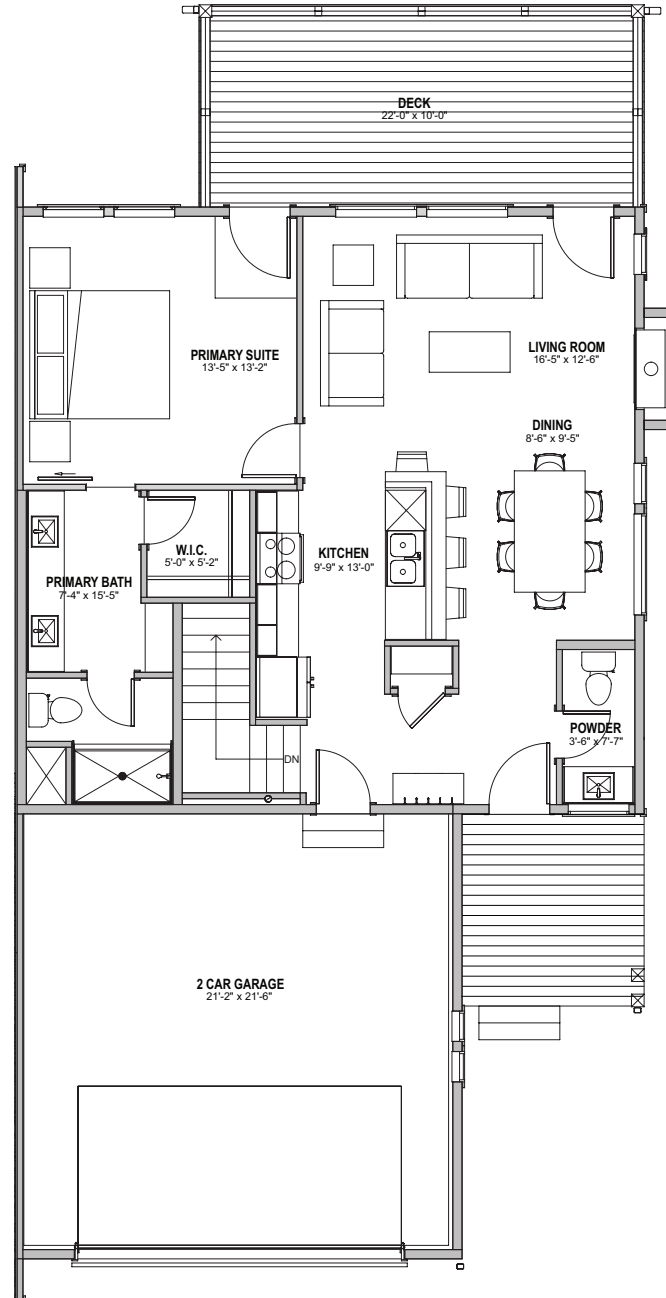

Paired Homes

- 1,761 Finished Square Feet
- 3 Bedrooms, 3.5 Baths
- Main Level Primary Suite
- Both secondary bedrooms are ensuites
- Two large decks; one at Main Level, one at lower level
- Second gathering space at Lower Level

Main Level
942 Square Feet

Lower Level
819 Square Feet

Nutcracker

This relative of jays and crows is pale gray with a whitish face and black wings. Sexes are similar; juveniles are browner than adults. Found almost exclusively in coniferous forests at high elevations; feeds on pine cone seeds and stashes thousands of them in various places to eat later in the winter. Often found in flocks. Sometimes visits feeders. Similar in color to Canada Jay, but especially note bill shape: long, slender, and sharply pointed.